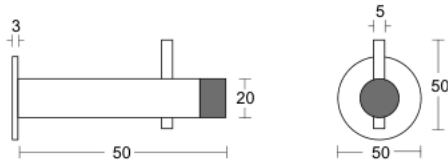

OMEGA DSPA Series
COAT HOOK

- Solid grade 304 satin stainless steel
- Hand finished
- Concealed fixing

OMEGA DSPA50 Series

OMEGA DSPA70 Series

OMEGA DSPA90 Series