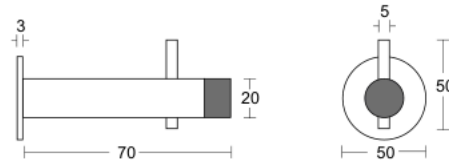

OMEGA DSPA Series
COAT HOOK

- Solid grade 304 satin stainless steel
- Hand finished
- Concealed fixing

OMEGA DSPA50 Series

OMEGA DSPA70 Series

OMEGA DSPA90 Series