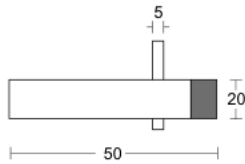

OMEGA DSA Series
COAT HOOK

- Solid grade 304 satin stainless steel
- Hand finished
- Concealed fixing

OMEGA DSA50 Series

OMEGA DSA70 Series

OMEGA DSA90 Series