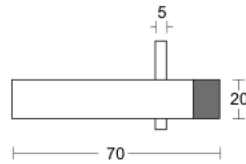

OMEGA DSA Series
COAT HOOK

- Solid grade 304 satin stainless steel
- Hand finished
- Concealed fixing

OMEGA DSA50 Series

OMEGA DSA70 Series

OMEGA DSA90 Series