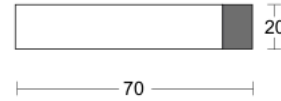

OMEGA DS Series

- Solid grade 304 satin stainless steel
- Hand finished
- Concealed fixing

OMEGA DS50

OMEGA DS70

OMEGA DS90