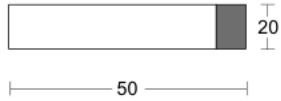

OMEGA DS Series

- Solid grade 304 satin stainless steel
- Hand finished
- Concealed fixing

OMEGA DS50

OMEGA DS70

OMEGA DS90