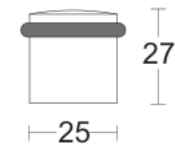

OMEGA DFS Series-
Door stop
Finishes: SS

OMEGA DFS25-27

OMEGA DFS30-37