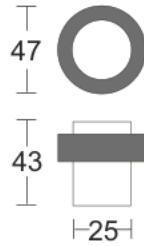

OMEGA DFS Series

Door stop.

Finishes: SS PS MP·BF

OMEGA DFS25-43

OMEGA DFS35-43

OMEGA DFS25-53

OMEGA DFS35-53