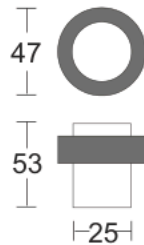

OMEGA DFS Series

Door stop.

Finishes: SS PS MP·BF

OMEGA DFS25-43

OMEGA DFS35-43

OMEGA DFS25-53

OMEGA DFS35-53